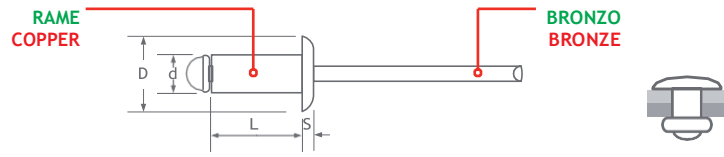

Standard
Standard

RAME / BRONZO - Testa Tonda
COPPER / BRONZE - Dome Head

d mm.	L mm.	Codice Code	 mm.	 mm.	D mm.	S mm.			
3,2	5	BR0183205	0,5 - 2,0	ø 3,3	6,3	1,0	1000	800	9.000
	6	BR0183206	2,0 - 3,0						9.000
	8	BR0183208	3,0 - 5,0						8.500
	9	BR0183209	4,0 - 6,0						8.000
	10	BR0183210	5,0 - 7,0						8.000
	12	BR0183212	7,0 - 9,0						7.000